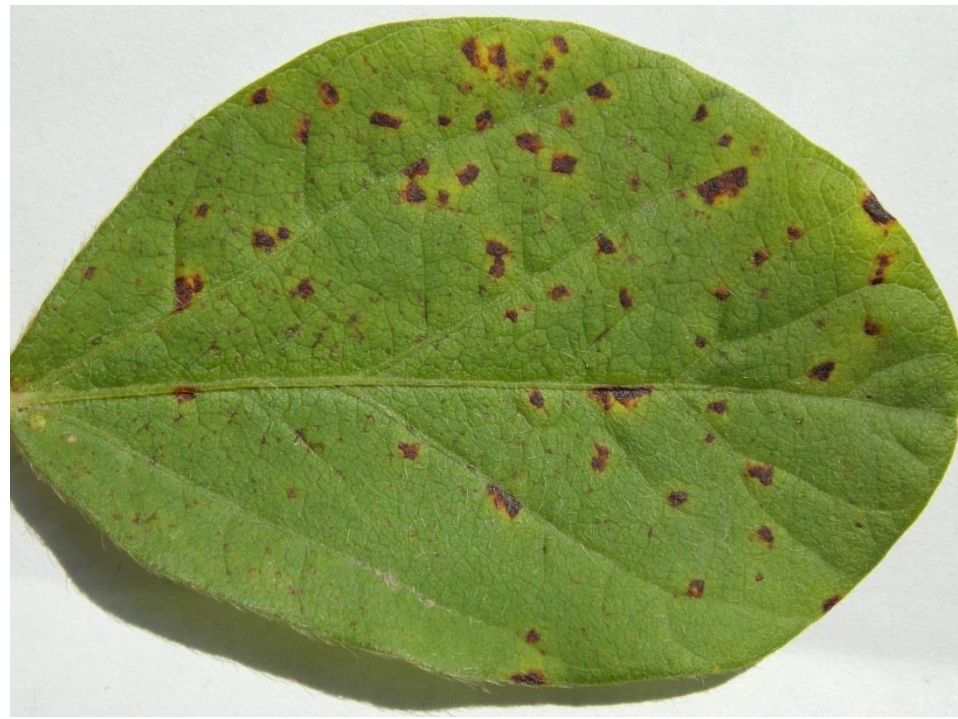

Major Disease

- *Septoria glycines* (brown spot)
- *Cladosporium perangustum* (?)
- *Stemphylium* sp. (Stemphylium blight)

Minor Disease(s)

Major Disease

- *Septoria glycines* (brown spot)

Minor Disease(s)

- *Cercospora* sp. (leaf spot)

Major Disease

- *Septoria glycines* (brown spot)

Minor Disease(s)

- *Cercospora* sp. (leaf spot)

Major Disease

- *Septoria glycines* (brown spot)
- *Xylariales* sp. (Taproot decline)