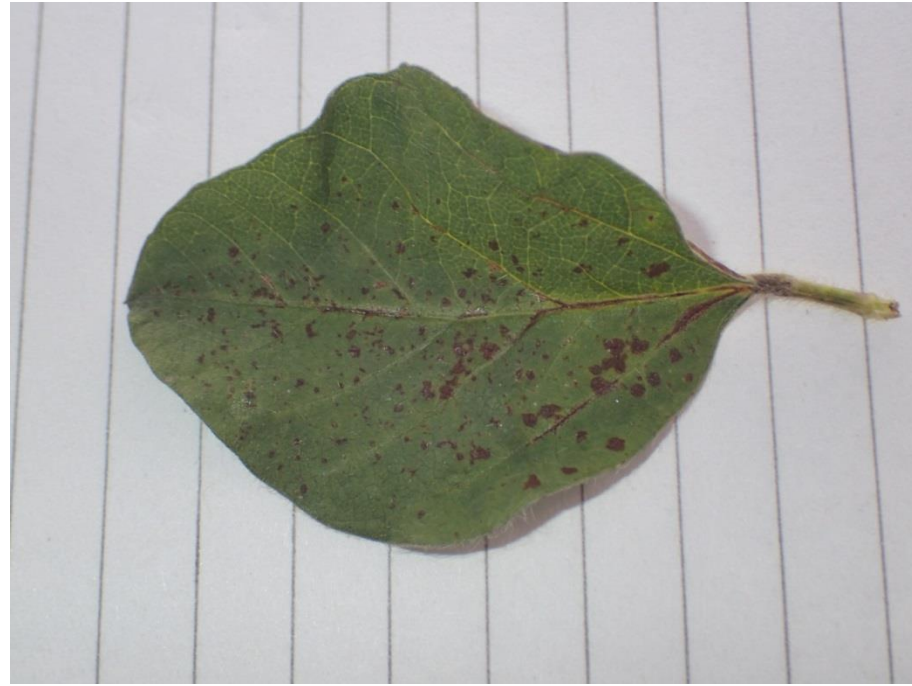

Major Disease

- *Phaeosphaeriaceae* sp.

Minor Disease(s)

Major Disease

- *Stemphylium* sp. (Stemphylium blight)

Minor Disease(s)

- *Septoria glycines* (brown spot)
- *Venturia maculiformis*
- *Phaeosphaeriaceae* sp.

Major Disease

- *Stemphylium* sp. (Stemphylium blight)

Minor Disease(s)

- *Cladosporium perangustum* (?)
- *Septoria glycines* (brown spot)

Major Disease

- *Stemphylium* sp. (Stemphylium blight)

Minor Disease(s)