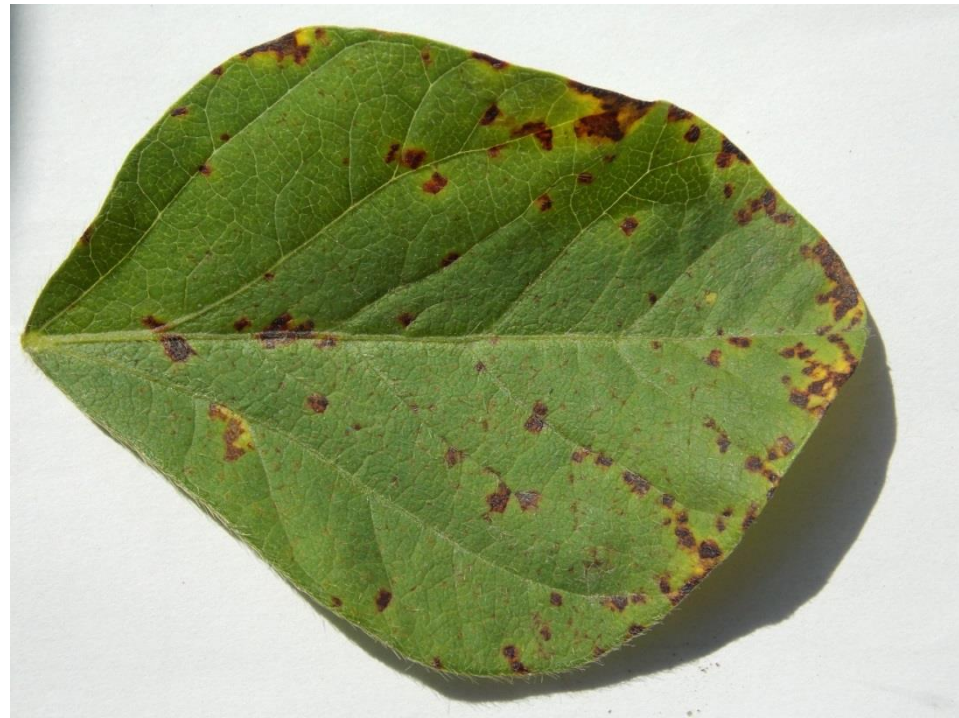

Major Disease

- *Septoria glycines* (brown spot)

Minor Disease(s)

- *Cercospora* sp. (leaf spot)