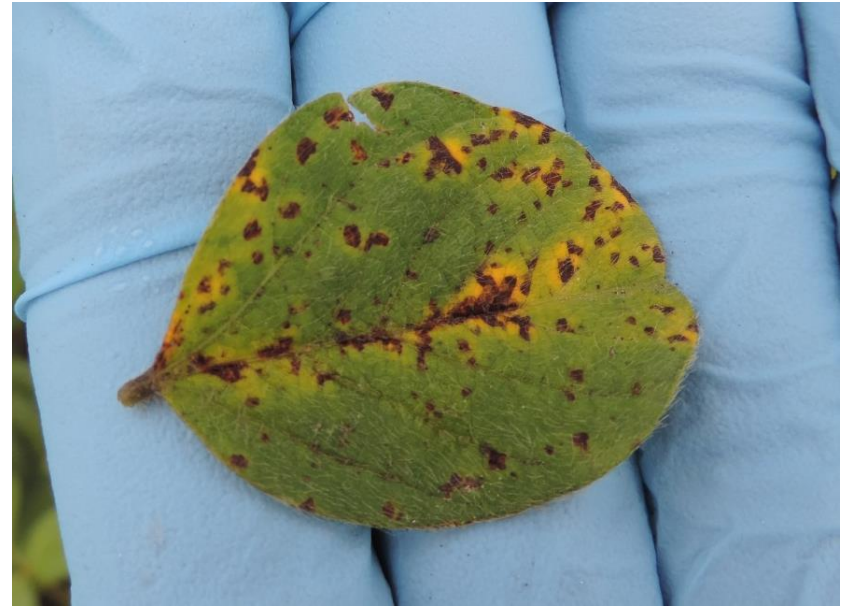

Major Disease

- *Septoria glycines* (brown spot)

Minor Disease(s)

- *Cercospora* sp. (leaf spot)

Major Disease

- *Septoria glycines* (brown spot)

Minor Disease(s)

- *Cercospora* sp. (leaf spot)

Major Disease

- *Septoria glycines* (brown spot)

Minor Disease(s)

- *Cercospora* sp. (leaf spot)

Major Disease

- *Septoria glycines* (brown spot)

Minor Disease(s)

- *Cercospora* sp. (leaf spot)
- *Pseudomonas* sp. (Bacterial blight)