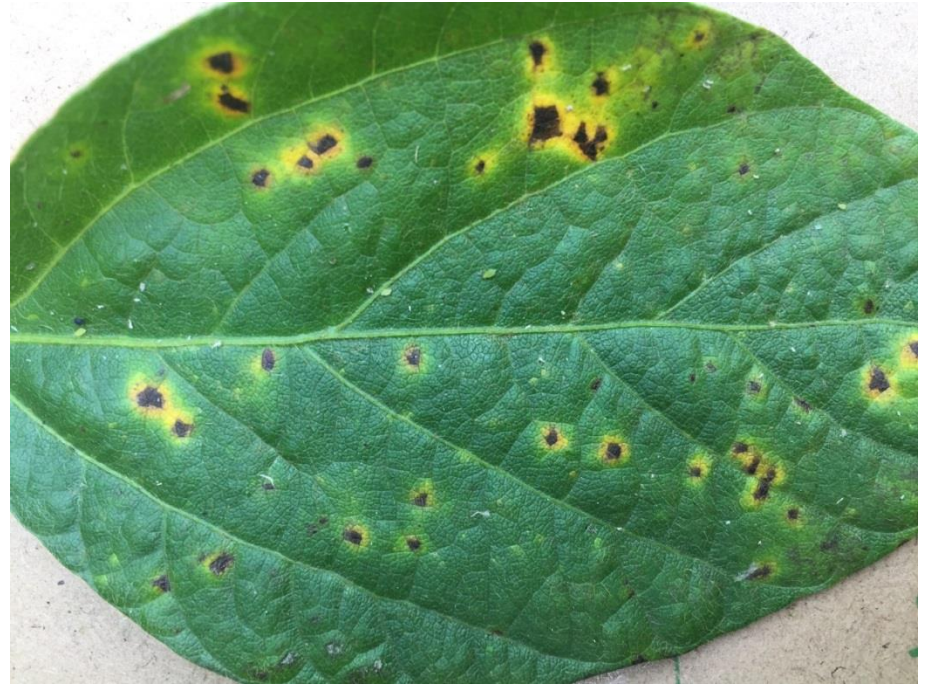

Major Disease

- *Peronosporaceae* (Downy mildew)

Minor Disease(s)

- *Phoma* sp. (leaf spots)

Major Disease

- *Peronosporaceae* (Downy mildew)
- *Septoria glycines* (brown spot)

Minor Disease(s)

- *Sphingomonas* sp (brown spots)

Major Disease

- *Septoria glycines* (brown spot)

Minor Disease(s)

- *Alternaria* sp. (leaf spot)
- *Sphingomonas* sp (brown spots)

Major Disease

- *Septoria glycines* (brown spot)

Minor Disease(s)

- *Sphingomonas* sp (brown spots)
- *Alternaria* sp. (leaf spot)