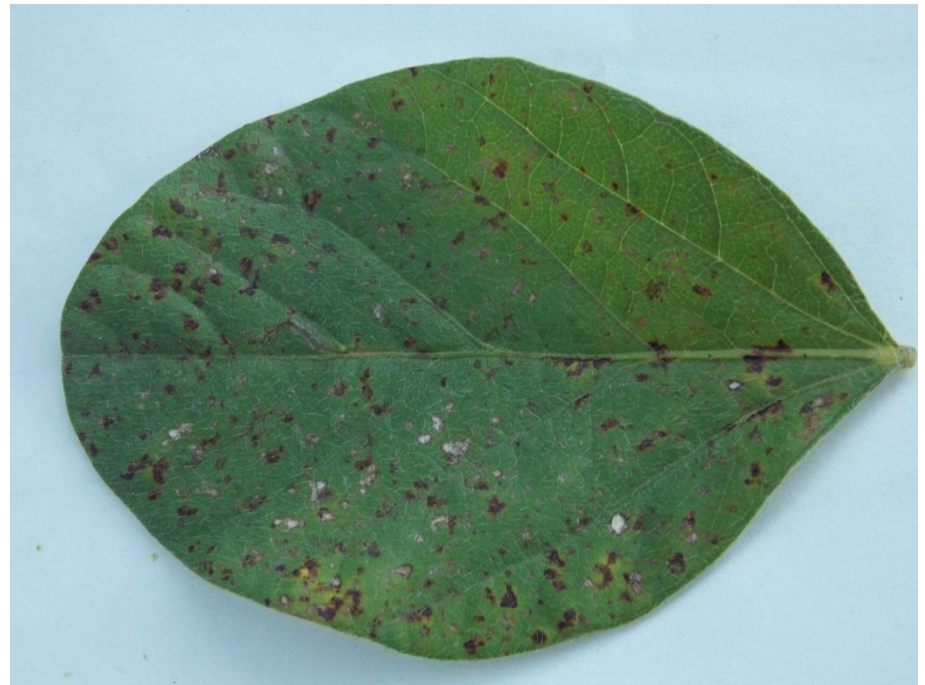

Major Disease

- *Septoria glycines* (brown spot)

Minor Disease(s)

- *Cercospora* sp. (leaf spot)

Major Disease

- *Septoria glycines* (brown spot)

Minor Disease(s)

- *Cercospora* sp. (leaf spot)

Major Disease

- *Septoria glycines* (brown spot)

Minor Disease(s)

- *Cercospora* sp. (leaf spot)

Major Disease

- *Septoria glycines* (brown spot)

Minor Disease(s)

- N/A