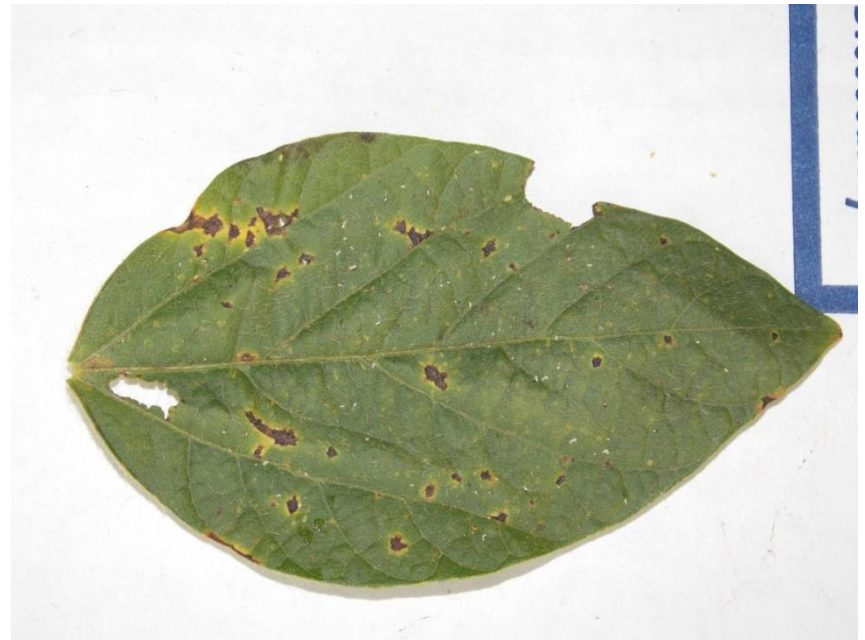

Major Disease

- *Septoria glycines* (brown spot)

Minor Disease(s)

- *Sphingomonas* sp (brown spots)
- *Pseudomonas* sp. (Bacterial blight)