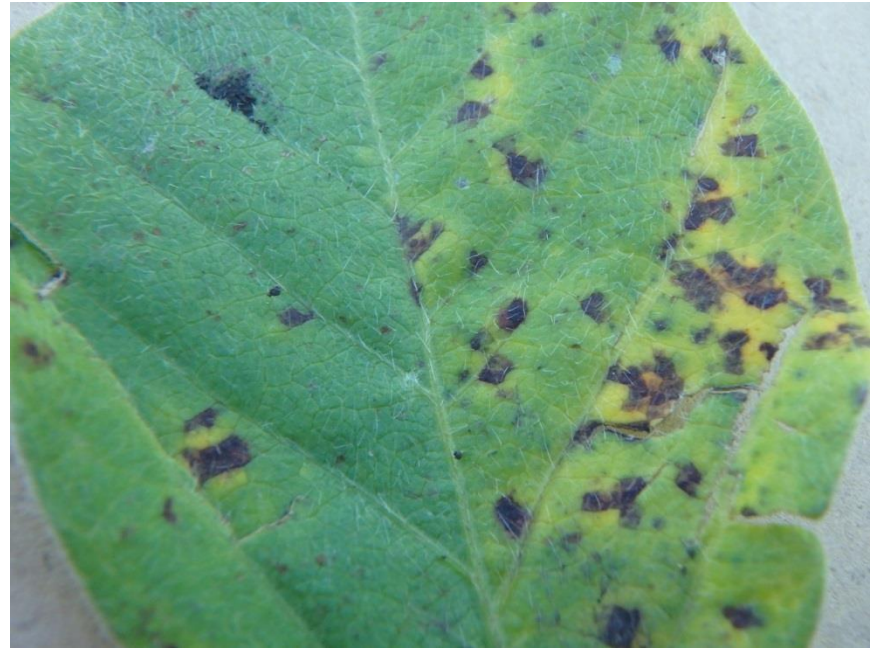

Major Disease

- *Septoria glycines* (brown spot)

Minor Disease(s)

- *Cercospora* sp. (leaf spot)

Major Disease

- *Septoria glycines* (brown spot)

Minor Disease(s)

- *Cercospora* sp. (leaf spot)

Major Disease

- *Septoria glycines* (brown spot)

Minor Disease(s)

- *Cercospora* sp. (leaf spot)

Major Disease

- *Septoria glycines* (brown spot)

Minor Disease(s)

- *Cercospora* sp. (leaf spot)
- *Pseudomonas* sp. (Bacterial blight)

Major Disease

- *Septoria glycines* (brown spot)
- *Cladosporium perangustum* (?)
- *Stemphylium* sp. (Stemphylium blight)

Minor Disease(s)

Major Disease

- *Septoria glycines* (brown spot)

Minor Disease(s)