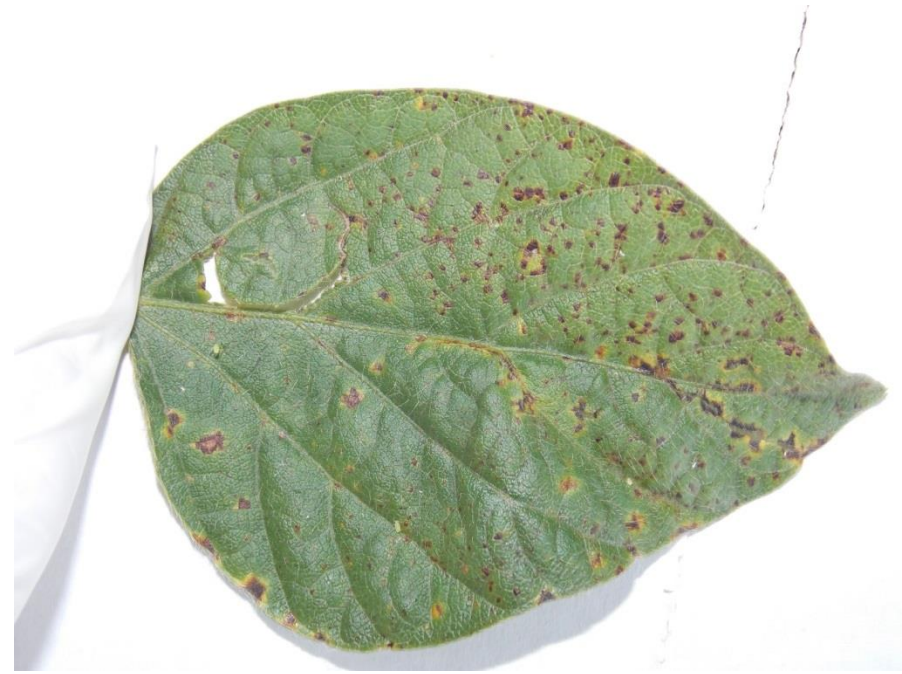

Major Disease

- *Septoria glycines* (brown spot)

Minor Disease(s)

- *Pseudomonas* sp. (Bacterial blight)
- *Alternaria* sp. (leaf spot)